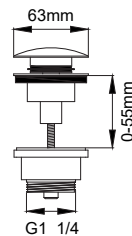

Art nr: PU-60
Roundhead
Brushed Stainless steel