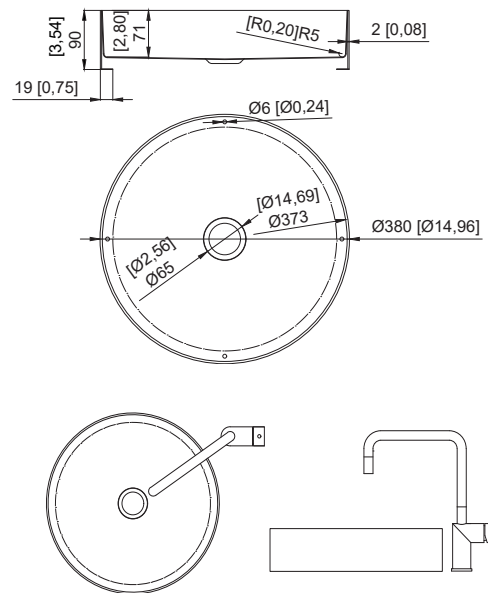

# nivito<sup>TM</sup>

Art nr: ED-380-B  
Brushed Stainless steel

EAN nr:  
7350107475861

[inch]  
mm

## Edge.

- Brushed Stainless steel
- Countertop wash basin
- 3mm steel

The wash basin features a pop-up closure.  
The Pop-up waste are not included in the delivery.  
You can find a wide range of Pop-up waste for wash basin under bathroom accessories.

## Related Products:

Art nr: PU-60  
Roundhead  
Brushed Stainless steel

Art nr: RH 300  
Brushed Stainless steel